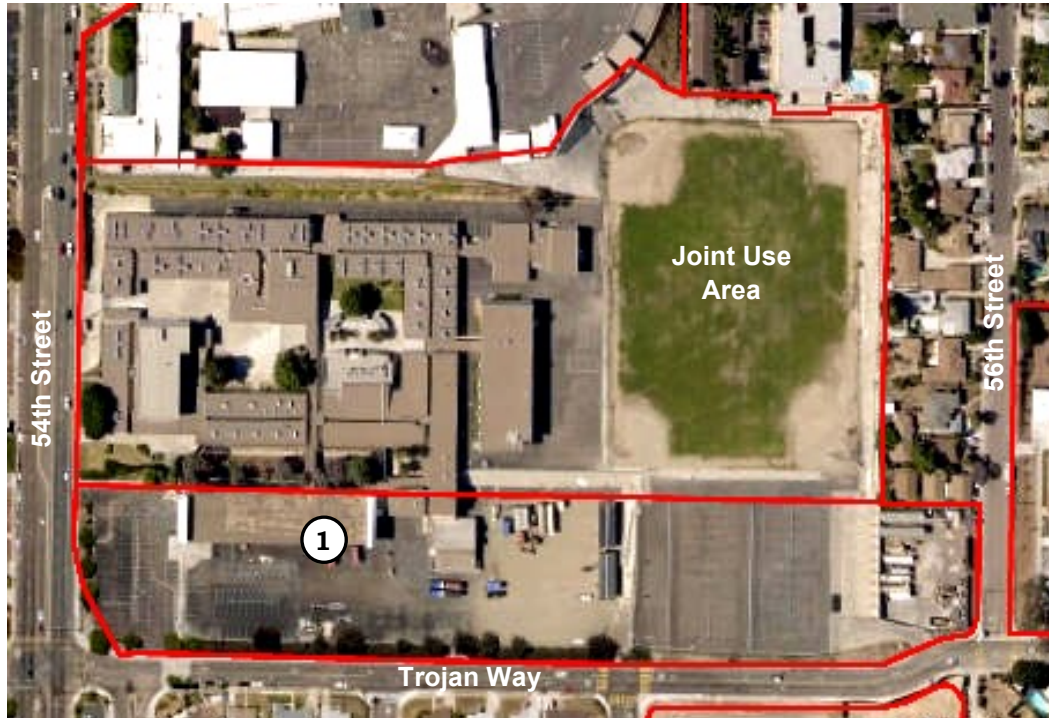

Mann Middle School

4345 54th St.

San Diego, CA 92115

Sub-district: E

Cluster: Crawford

Year School Opened: 1952

Grades: 6-8

① Site Modernization Phase I

Mann Middle School is a 24-acre school in the diverse neighborhood of City Heights. The average student enrollment of 760 represents the multicultural community. The campus has Jackson Annex campus to the north and Crawford High School to the south, creating a close learning environment.